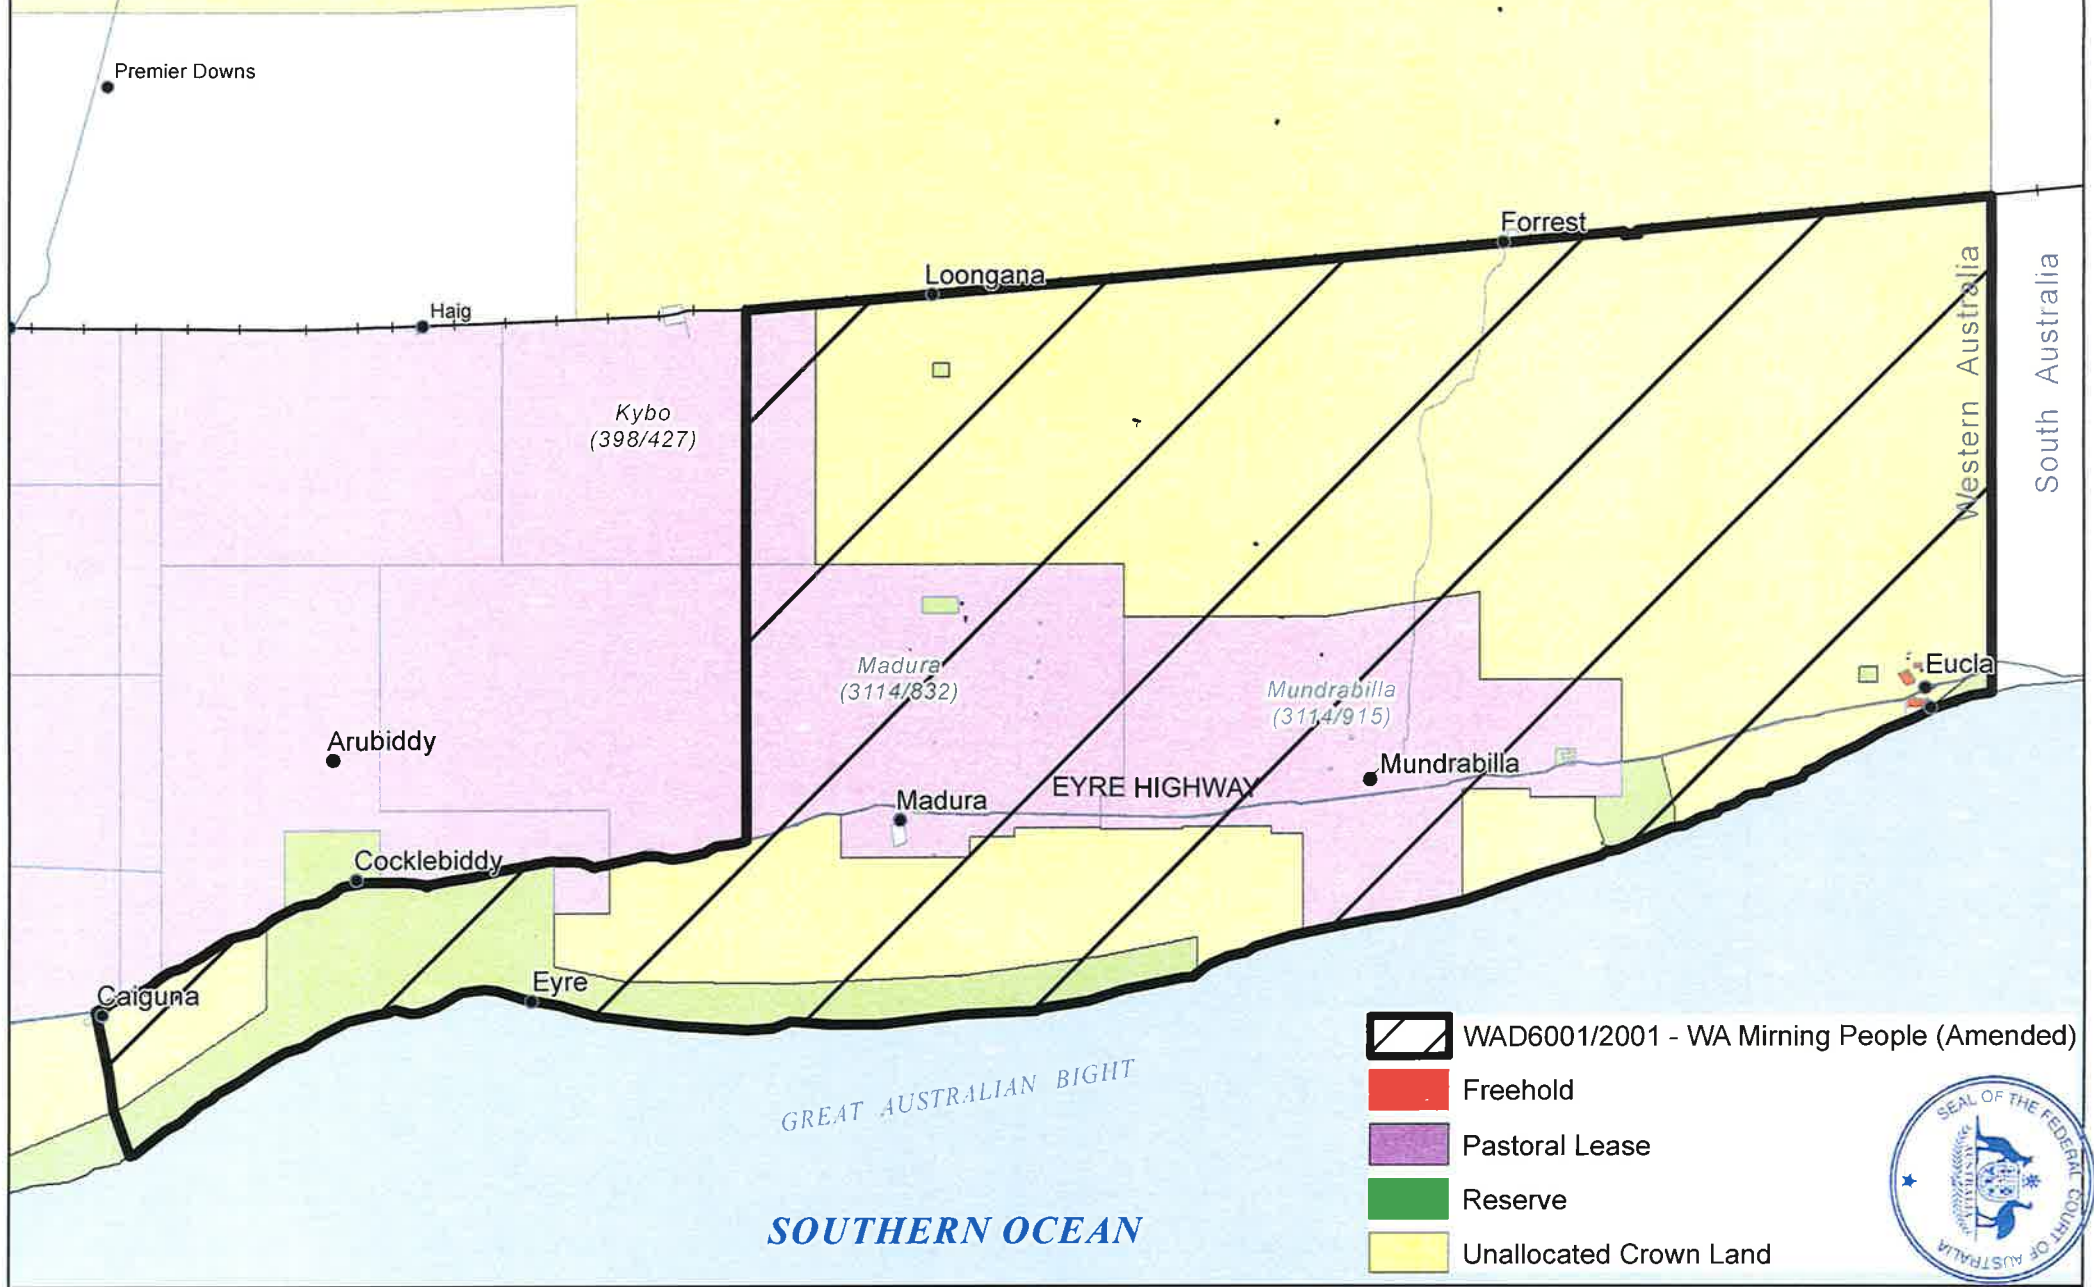

# Amended Native Title Determination Application WAD6001/2001 - WA MIRNING PEOPLE (WC2001/01)

-  WAD6001/2001 - WA Mirning People (Amended)
-  Freehold
-  Pastoral Lease
-  Reserve
-  Unallocated Crown Land